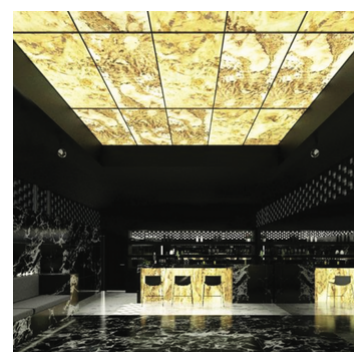

Stone Veneer

แผ่นหินวีเนียร์

Size : 1220x610mm

ทึบแสง : Classic

Size : 1220x610mm

ทึบแสง : SSV

Size : 1220x610mm

โปร่งแสง - Translucent

Size : 1220x2440mm