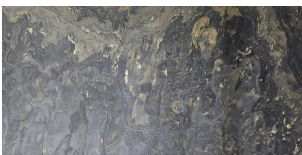

SOUTH GREY-TRANSLUCENT FSV-907