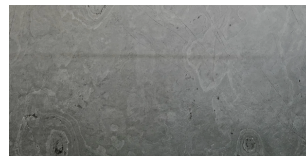

GOLDEN-CLASSIC FSV-894

SILVER GREY FSV-895

STEEL GREY FSV-896

LINE BLACK-CLASSIC FSV-897

JEERA GREEN-CLASSIC FSV-911
*Size : 11220x2440mm

BLACK-CLASSIC FSV-912
*Size : 11220x2440mm

Size : 1220x610mm

ทึบแสง : SSV