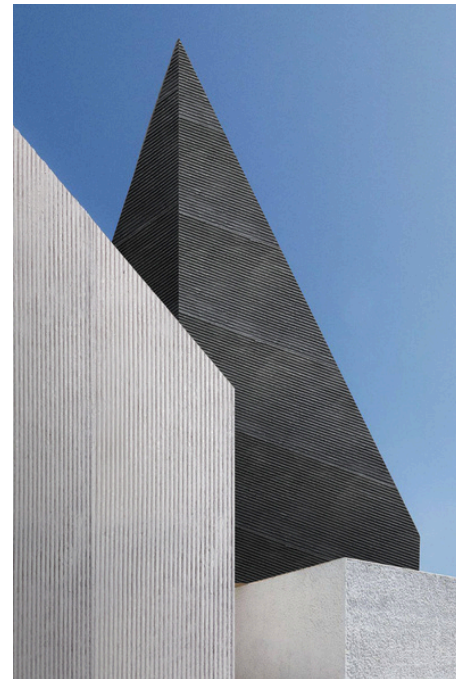

Cut Stone Grey FCS-054

R-Granite Beige FGS-052

R-Granite Dark Grey FGS-054

Size : 900x600mm

Rock Face Stone Beige FRF-052

Rock Face Stone Light Grey FRF-053

Rock Face Stone Dark Grey FRF-054

Size : 600x300mm

Square Line Stone White FSL-051

Line Stone Dark Grey FLS-054

Round Line Stone Dark Grey FRL-054

Square Line Stone Dark Grey FSL-054

Size : 2780x600mm

Ripple Board White FRB-051

Size : 2800x600mm

Fine Line Stone Beige FINE-052

Ripple Board Concrete FRB-055

Fine Line Stone Concrete FINE-056

Size : 2950x550mm

Wood Concrete Board Light Grey FWC-052

Size : 3060x600mm

Concrete Board Light Grey FCB-052

Wood Concrete Board Medium Grey FWC-053