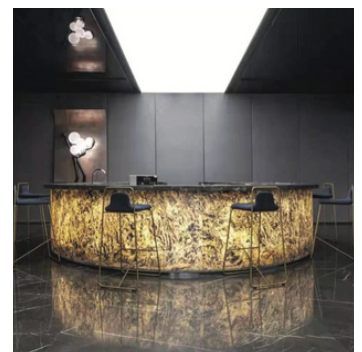

Stone Veneer

แผ่นหินวีเนียร์

Size : 1220x610mm

ทึบแสง : Classic

Size : 1220x610mm

ทึบแสง : SSV

Size : 1220x610mm

โปร่งแสง - Translucent

Size : 1220x2440mm