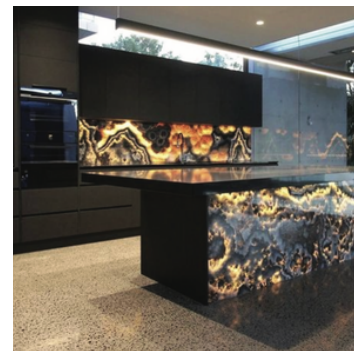

Stone Veneer

แผ่นหินวีเนียร์

Size : 1220x610mm

ทึบแสง : Classic

Size : 1220x610mm

ทึบแสง : SSV

Size : 1220x610mm

โปร่งแสง - Translucent

Size : 1220x2440mm