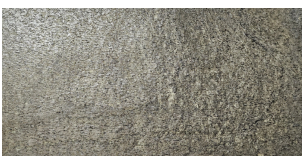

SILVER SHINE-TRANSLUCENT FSV-904