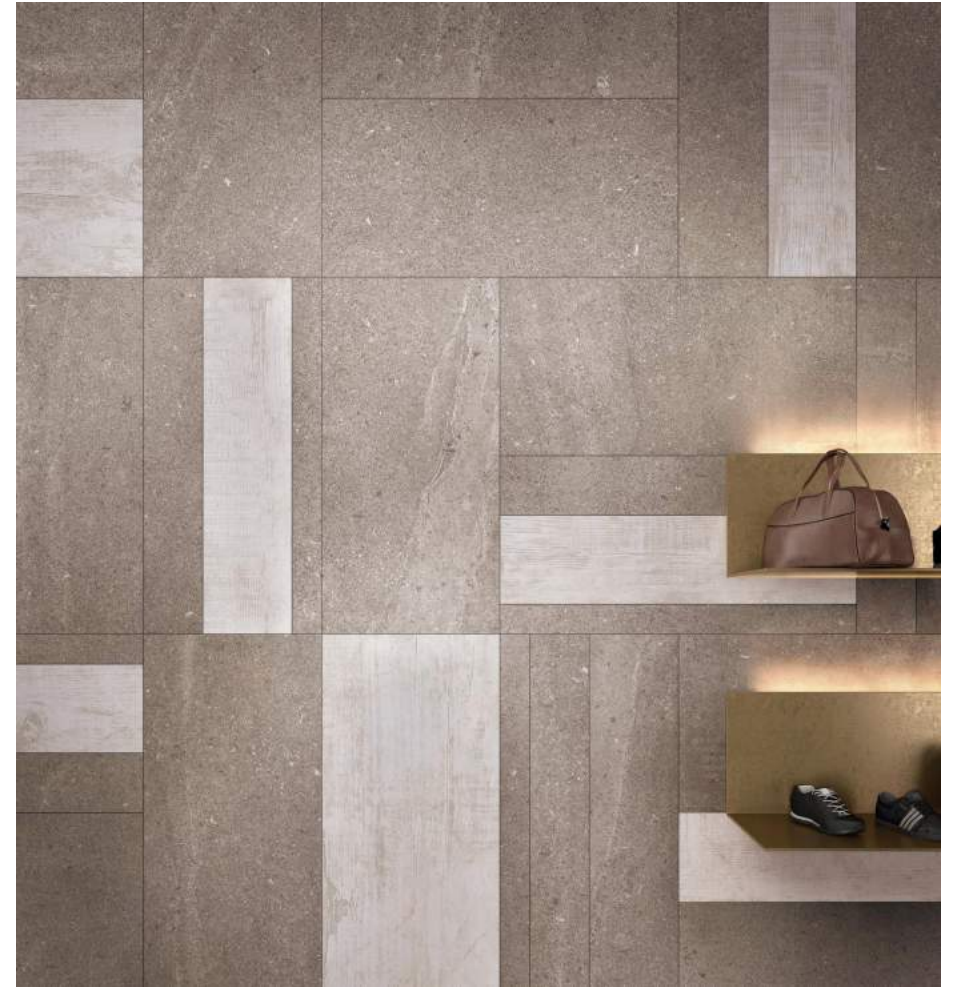

SCENE APPLICATION

COMODO-B