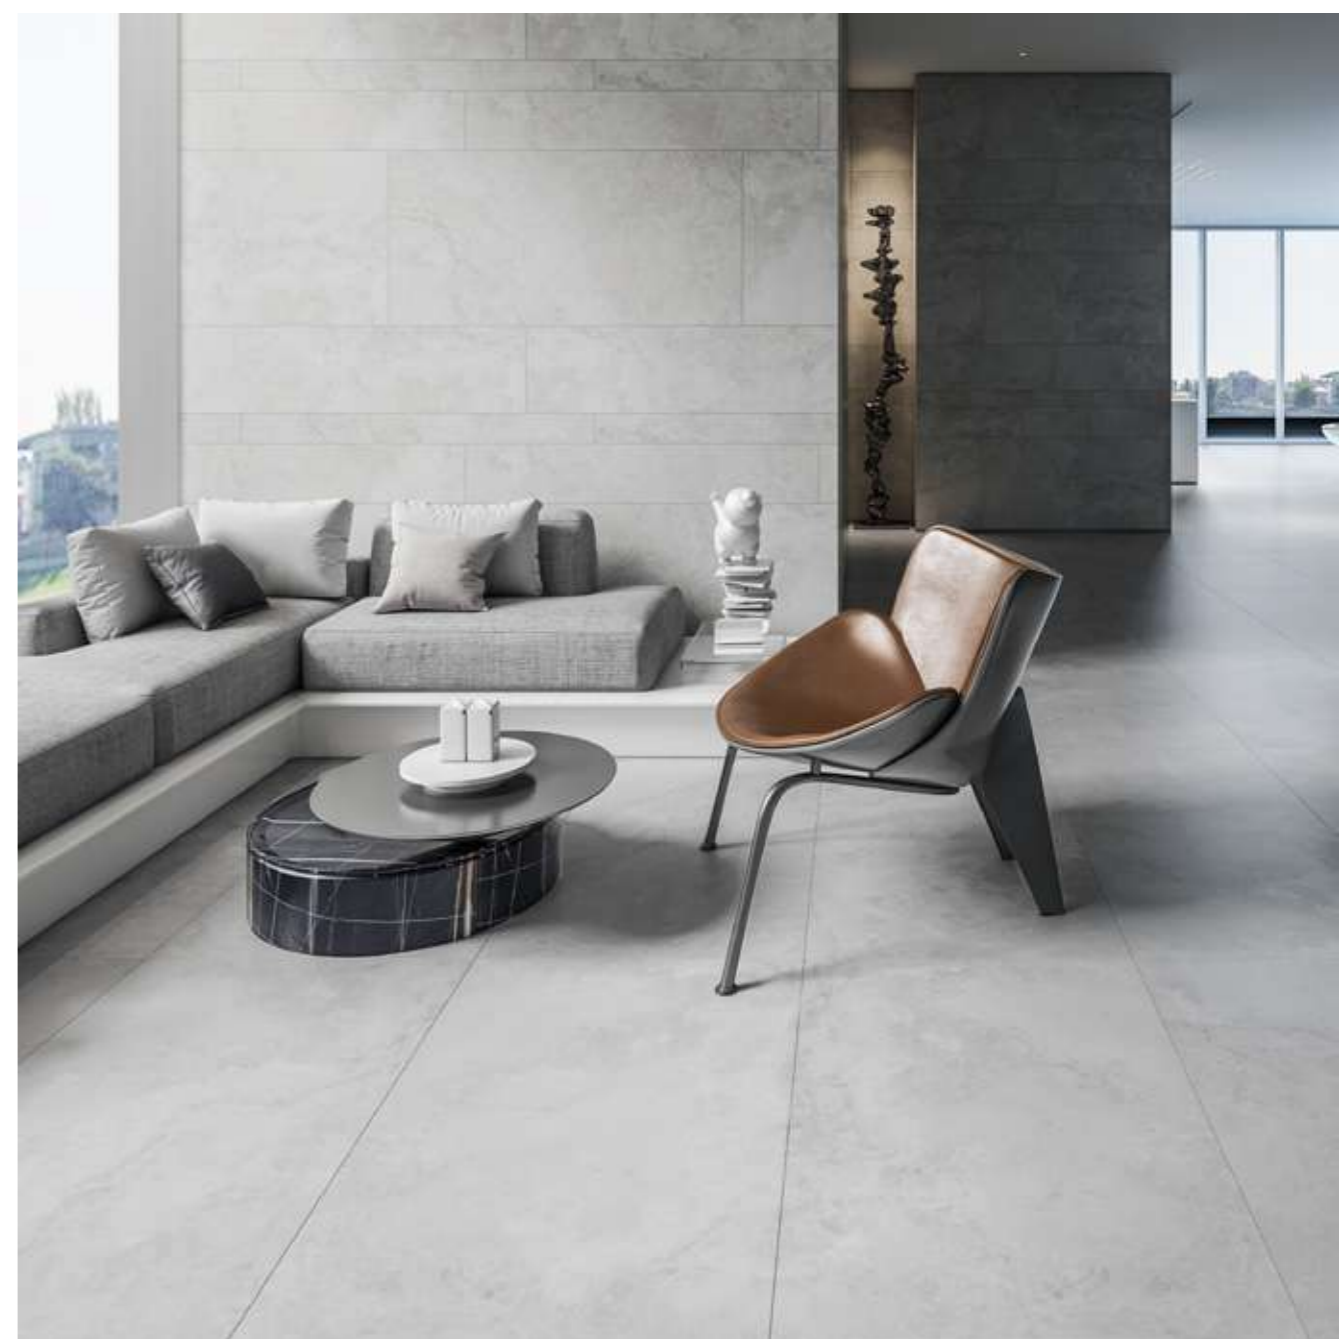

600X1200MM
24" X 48"
8 FACES

600X600MM
24" X 24"
16 FACES

VESUVIO

VESUVIO-AM

VESUVIO-LM

SIENA

SURFACES

M