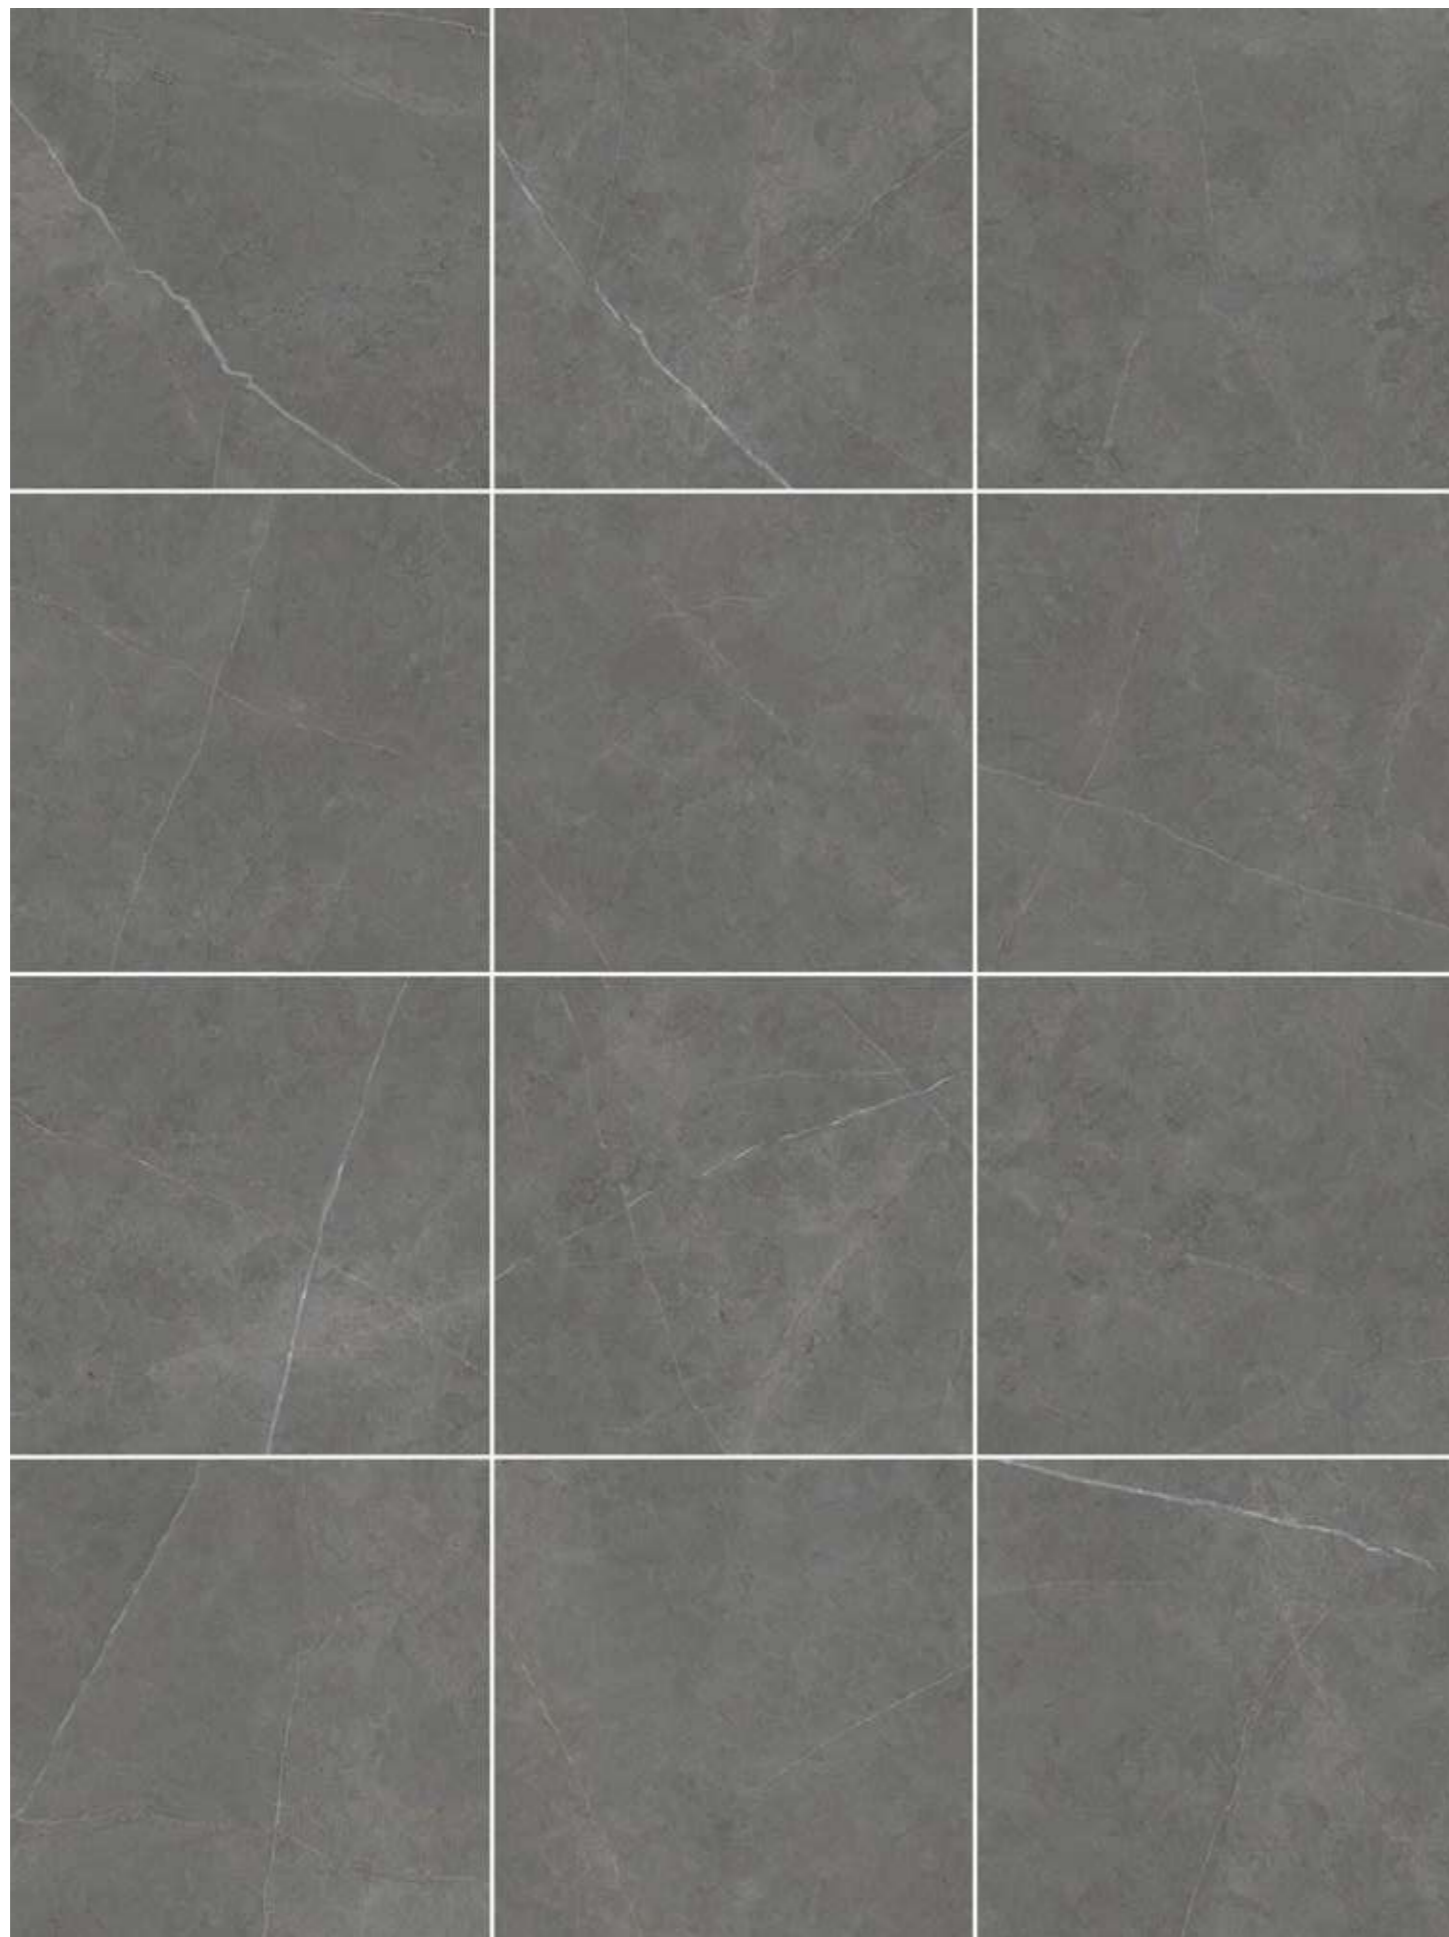

**ONE STONE
MULTI FACES**

600X600MM
24" X 24"
12 FACES