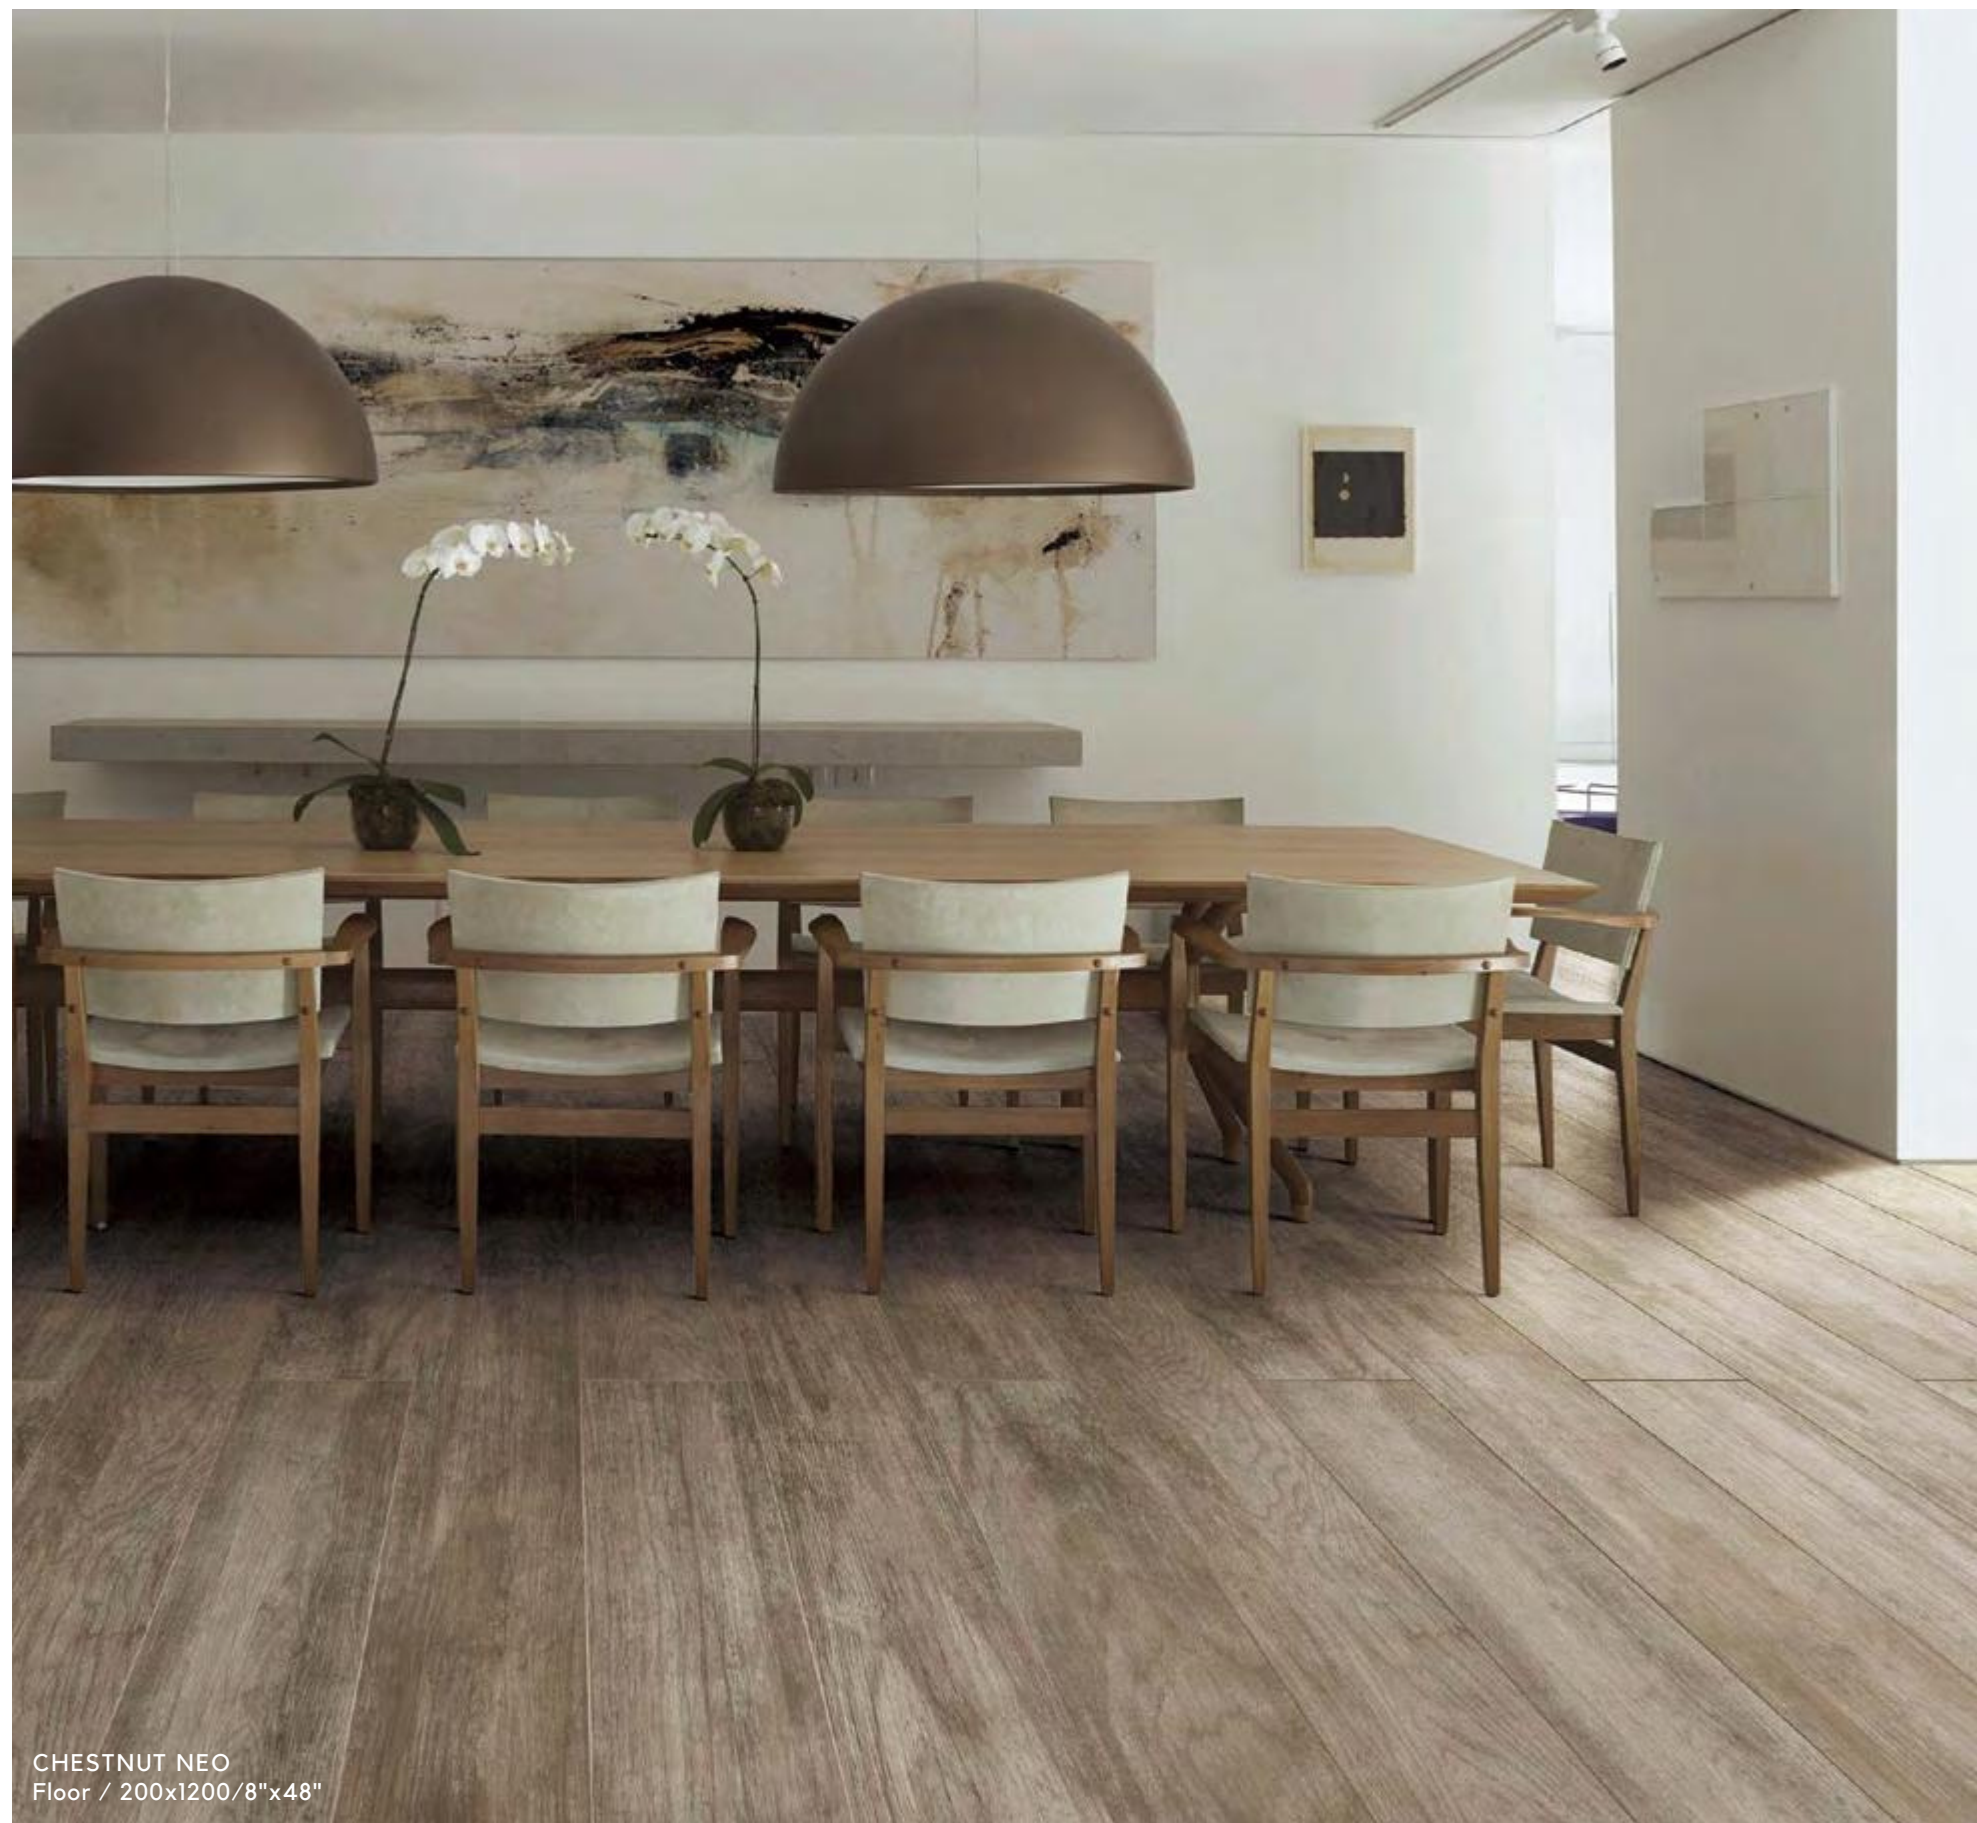

BRICH NEO
Floor / 20xx120/8"x48"

BIRCH NEO
Floor / 200x1200/8"x48"

BIRCH NEO
WNE21201M*

200 X 1200 mm / 8" X 48"
6 Different Faces

CHESTNUT NEO
Floor / 200x1200/8"x48"

CHESTNUT NEO
Floor / 200x1200/8"x48"

CHESTNUT NEO
WNE21204M*